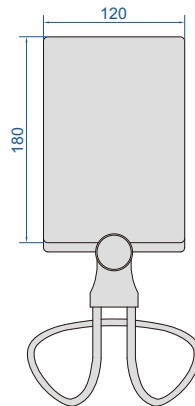

MAGNIFIER

- Resin lens
- Silicone hose can be shaped according to needs
- Can be used on table or hung around neck

using on table

hanging around neck

7530-1D8

silicone hose

Unit: mm

Code	Magnification	Lens size
7530-1D8	1.8X	180x120mm